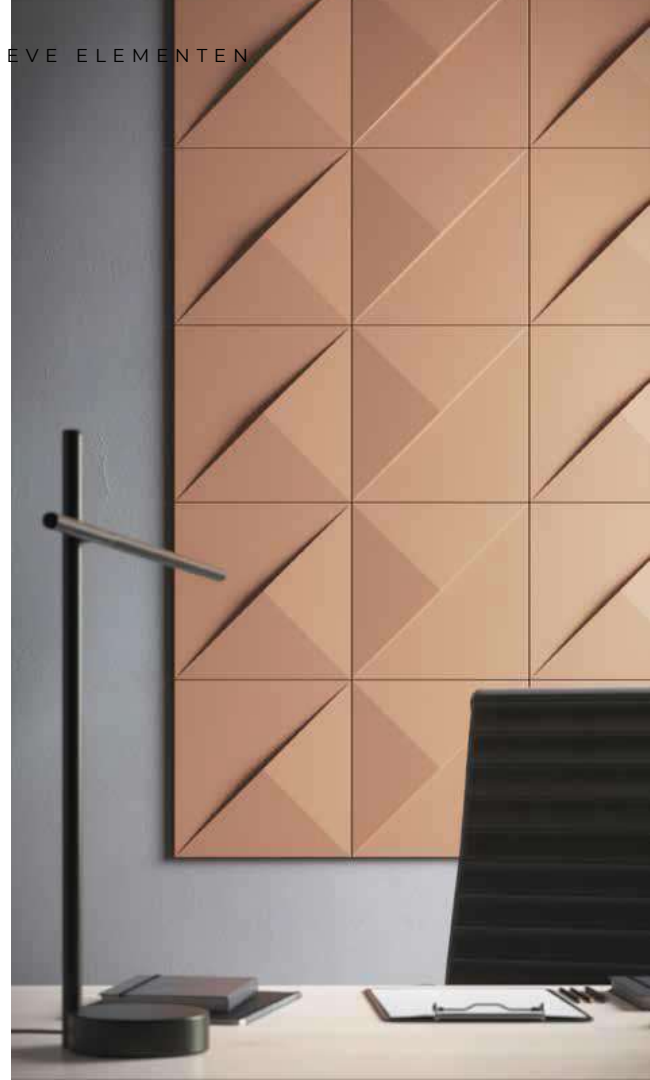

PUZZLE ARSTYL®

- WALL TILE designed by Kamelia Terzieva
- Endless combinations and creative possibilities
- Easily paintable with dispersion paints & laquers
- What's your favourite pattern?