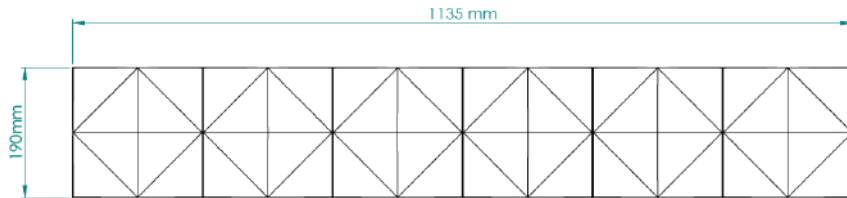

## FL10 WALLSTYL®

SAP Nr.	3040885
Int. Description	A WSTL Skir FL10/200 64m
Ext. Description	WALLSTYL Skirtings FL10/200 64m
Raw material	HDPS
Density	400 kg/m <sup>3</sup>
Dimensions	50 x 8 mm
Length	2 m
Quantity/box	64 m
Quantity/pallet	3.008 m
Boxes/pallet	47
Dimensions of the box (outside)	2015 x 207 x 70 mm
Vol (m <sup>3</sup> /box)	0,29
Gross Weight (kg/box)	11,29
Gross Weight (g/m)	176
Net Weight (g/m)	166
EAN Product	5412938982658
EAN Box	5412938982665
Availability	01/2021

**Z1220 FLEX ARSTYL®**

SAP Nr.	3044331
Int. Description	A ASTL FLEX Z1220/200 26m
Ext. Description	ARSTYL FLEX Z1220/200 26m
Raw material	PU
Density	200 kg/m <sup>3</sup>
Dimensions	75 x 50 mm
Length	2.000 mm
Quantity/box	26m
Quantity/pallet	702m
Boxes/pallet	20
Dimensions of the box (outside)	2046 x 234 x 104 mm
Vol (m <sup>3</sup> /box)	0,05 m <sup>3</sup>
Gross Weight (kg/box)	15,4
Gross Weight (g/m)	385
Net Weight (g/m)	360
EAN Product	5412938984126
EAN Box	5412938984133
Availability	On stock

## PYRAMID ARSTYL®

- WALL PANEL designed by Michaël Bihain
- Countless combinations and creative possibilities with pyramid shapes
- Easily paintable, play with colours and 3D shapes!
- Enhance your interior by creating strong highlights on walls and ceilings
- Dimensions: 1.135 x **190** x 19 mm (half the size of other wall panels)