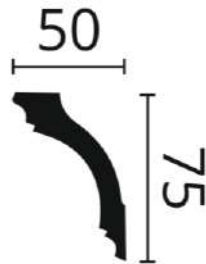

WALL

CEILING

**IL12 WALLSTYL®**

SAP Nr.	3044366
Int. Description	A WSTL CRai IL12/200 60m
Ext. Description	WALLSTYL Chair Rails IL12/200 60m
Raw material	HDPS
Density	400 kg/m <sup>3</sup>
Dimensions	25 x 20 mm
Length	2 m
Quantity/box	60 m
Quantity/pallet	2.820 m
Boxes/pallet	47
Dimensions of the box (outside)	2015 x 207 x 70 mm
Vol (m3/box)	0,029
Gross Weight (kg/box)	4,6
Gross Weight (g/m)	191
Net Weight (g/m)	151
EAN Product	5412938984263
EAN Box	5412938984270
Availability	01/2021

## FL10 WALLSTYL®

- New minimalistic skirting : 50 x 8mm
- Easily paintable, for a perfect match with your interior and your walls!
- Easily create patterns on your walls and ceilings
- Several applications : floor, wall, ceiling
- Shock resistant & waterproof

## FL10 WALLSTYL®

SAP Nr.	3040885
Int. Description	A WSTL Skir FL10/200 64m
Ext. Description	WALLSTYL Skirtings FL10/200 64m
Raw material	HDPS
Density	400 kg/m <sup>3</sup>
Dimensions	50 x 8 mm
Length	2 m
Quantity/box	64 m
Quantity/pallet	3.008 m
Boxes/pallet	47
Dimensions of the box (outside)	2015 x 207 x 70 mm
Vol (m <sup>3</sup> /box)	0,29
Gross Weight (kg/box)	11,29
Gross Weight (g/m)	176
Net Weight (g/m)	166
EAN Product	5412938982658
EAN Box	5412938982665
Availability	01/2021

**Z1220 FLEX ARSTYL®**

SAP Nr.	3044331
Int. Description	A ASTL FLEX Z1220/200 26m
Ext. Description	ARSTYL FLEX Z1220/200 26m
Raw material	PU
Density	200 kg/m <sup>3</sup>
Dimensions	75 x 50 mm
Length	2.000 mm
Quantity/box	26m
Quantity/pallet	702m
Boxes/pallet	20
Dimensions of the box (outside)	2046 x 234 x 104 mm
Vol (m <sup>3</sup> /box)	0,05 m <sup>3</sup>
Gross Weight (kg/box)	15,4
Gross Weight (g/m)	385
Net Weight (g/m)	360
EAN Product	5412938984126
EAN Box	5412938984133
Availability	On stock