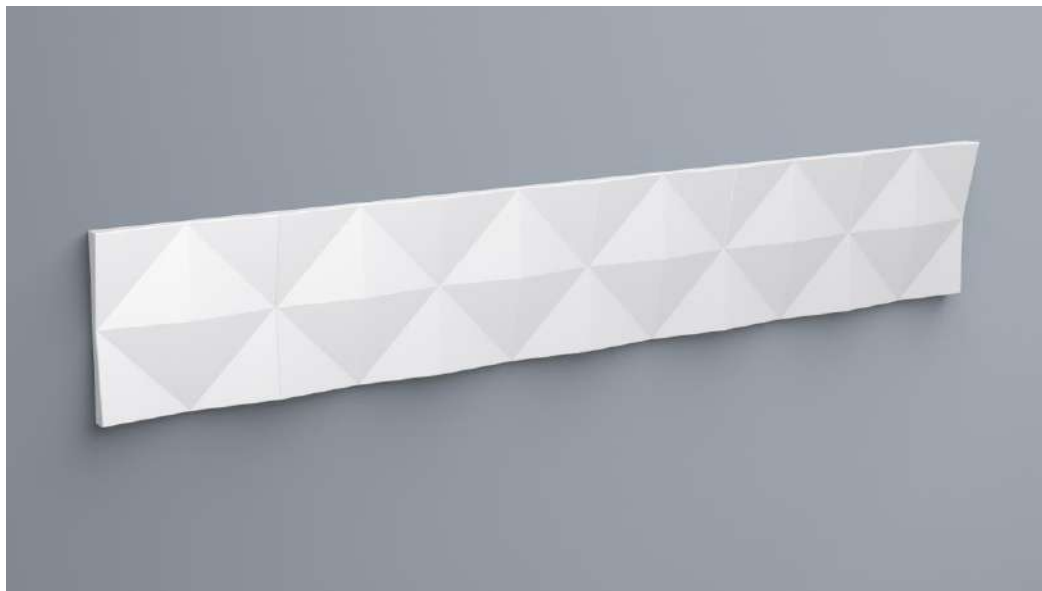

PYRAMID ARSTYL®

SAP Nr.	3044330
Int. Description	A ASTL WPan Pyramid 6p
Ext. Description	ARSTYL Wall Panel Pyramid 6p
Raw material	PU
Density	250 kg/m³
Dimensions	190 x 18 mm
Length	1.135 mm
Quantity/box	6
Quantity/pallet	240
Boxes/pallet	40
Dimensions of the box (outside)	1140 x 390 x 55 mm
Vol (m3/box)	0,024
Gross Weight (kg/box)	4,88
Gross Weight (g/pc)	813
Net Weight (g/pc)	600
EAN Product	5412938984119
EAN Box	5412938984102
Availability	01/2021